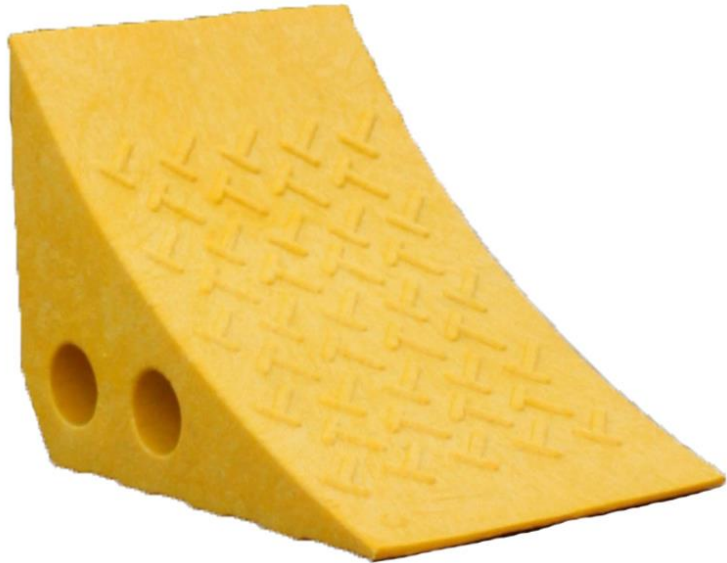

Plastics R Unique, Inc.

Parking Wheel Chock

Manufactured From
Recycled Plastics

MADE IN

U. S. A.

- **Virtually Indestructible**
- **UV Stabilized**
- **Maintenance Free**
- **Light Weight - Yet Stable**
- **Chemical Resistant**
- **Weather Resistant**
- **100% Recycled Material**

Item Number

PWC-Y

Wt.

5 lbs.

Description

7 3/4" x 7 1/2" x 10 1/2" Parking Wheel Chock – Yellow

Our durable resistant specially formulated composite recycled plastic wheeled chocks secure your vehicle while loading and unloading. Our wheel chocks will not flatten or discolor. Our wheel chocks are light enough to carry in the trunk of your car yet durable enough to secure fully loaded semitruck at loading docks.