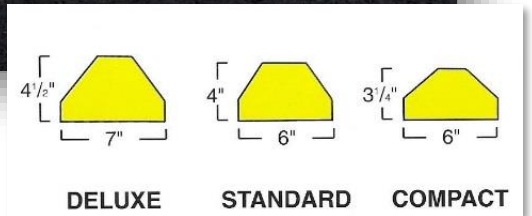

<u>Item Number</u>	<u>Wt.</u>	<u>Holes</u>	<u>Description</u>
C6PB	25	3	Compact 6' Parking Block (3¼" H x 6" W x 6' L)
D4PB	24	2	Deluxe 4' Parking Block (4½" H x 7" W x 4' L)
D6PB	36	3	Deluxe 6' Parking Block (4½" H x 7" W x 6' L)
S4PB	20	2	Standard 4' Parking Block (4" H x 6" W x 4' L)
S6PB	30	3	Standard 6' Parking Block (4" H x 6" W x 4' L)
D20WC	15	2	20" Wheel Chock (w/chain)